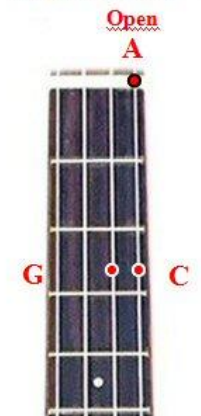

Dirty Old Town

Intro: C ↓↓↑↑↑↑ Dm ↓↓↑↑↑↑ G7 ↓↓↑↑↑↑ Am ↓

Lead in notes

[NC] I found my [C] love, by the gas works wall
Dreamed a [F] dream, by the old ca-[C]nal
Kissed my [Am] girl, by the factory [C] wall
Dirty old [Dm] town, [G7] dirty old [Am] town.

Clouds are [C] drifting across the moon
Cats are [F] prowling on their [C] beats
Spring's a [Am] girl in the street at [C] night
Dirty old [Dm] town, [G7] dirty old [Am] town.

Instrumental

Lead in notes G,G, A, C, [C] love, by the gas works wall
Dreamed a [F] dream, by the old ca-[C]nal
Kissed my [Am] girl, by the factory [C] wall
Dirty old [Dm] town, [G7] dirty old [Am] town.

I heard a [C] siren from the docks
Saw a [F] train set the night on [C] fire
I smelled the [Am] spring on the Salford [C] wind
Dirty old [Dm] town, [G7] dirty old [Am] town.

I'm going to [C] make a good sharp axe
Shining [F] steel tempered in the [C] fire
I'll chop you [Am] down like an old dead [C] tree
Dirty old [Dm] town, [G7] dirty old [Am] town.

[NC] I found my [C] love, by the gas works wall
Dreamed a [F] dream, by the old ca-[C]nal
Kissed my [Am] girl, by the factory [C] wall
[C] Dirty old [Dm] town, [G7] dirty old [Am] town.

(Slower) Dirty old [Dm] town, [G7] dirty old [Am] town.

High G string